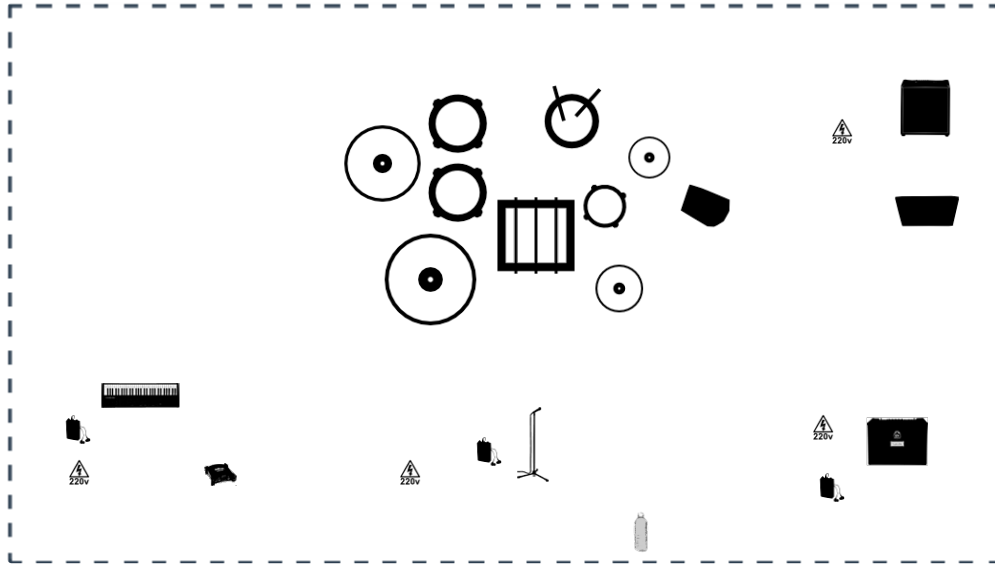

State of Hart

Planning to organize a show? [Click here](#) for a quick quotation based on your tech rider.

Channels List

#	Instrument	Microphone	Effects (optional)	Artista	Comments
#1	Amplifier (small) (Stereo)	DI - Línea		Gitaar	Moer GE300 Lite
#2	Amplifier (Bass)	DI - Línea		Bas	Mono DI
#3	Keys (Stereo line-out)	DI - Línea		Toetsen	
#4	Vocals	Shure Beta58			
#5	Bass Drum	Shure Beta52			
#6	Snare Drum	Shure SM57			
#7	Hi-hat	Shure SM57			
#8	Tom	Sennheiser E604			
#9	Floor tom	Shure SM57			
#10	Floor tom	Shure SM57			
#11	Ride	AKG C414			
#12	Crash	AKG C414			
#13	Splash	AKG C414			

Other info

Bas:

- mono DI;
- monitor: zang, toetsen, gitaar.

Gitaar:

- stereo DI;
- in-ear monitor: gitaar, zang, toetsen;
- eigen FRFR-monitor optioneel.

Zang:

- monitor: mono in-ear; zang droog, toetsen & gitaar prominent, drums & bas zacht.

Toetsen:

- stereo out;
- monitor: mono in-ear; totaalje.

Drums:

- monitor: totaalje.